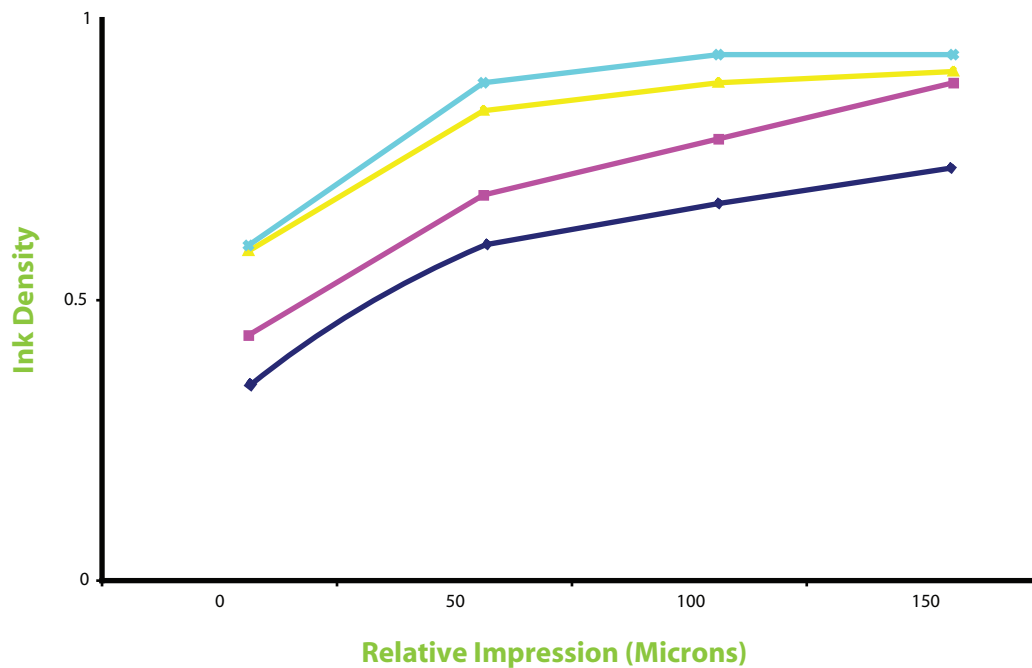

## Plate hardness & Ink receptivity

Toray Dantex have pleasure in presenting a new range of soft and supersoft plates which have been developed to offer a saving in ink consumption on press.

The new BS and SS plates offer excellent ink transfer properties leading to economical ink usage. The plates offer long-run smooth and efficient ink lay down. Plates are an ideal choice on jobs containing large solid areas.

Key	Type	Shore D	Shore A
◆	WF-95D	55	100
■	WF-95B	40	86
▲	WF-95BS	30	78
◆	WF-95SS	22	72

Press: Gallus

**TORAY**

**DANTEX**  
Plates & more

Dantex Graphics Limited Danon House 5 Kings Road Bradford BD2 1EY UK Tel. 01274 777 777 Fax. 01274 777 755